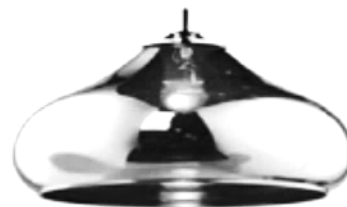

Pendant Light

Materials: iron, glass, 110V, 60W, D180 * H 1200 mm
Chromed Finish